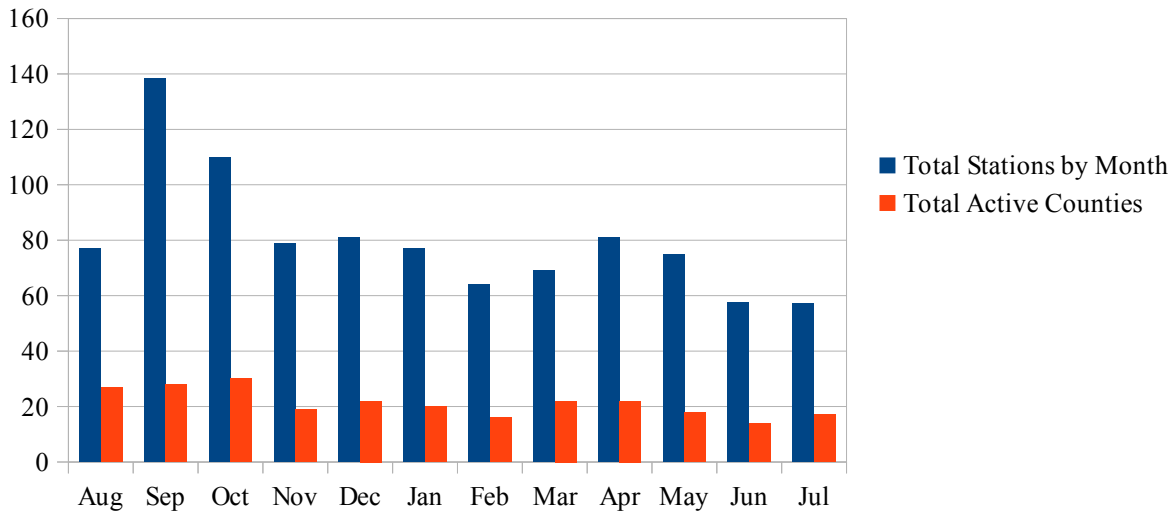

Report D&C

Number of OHDEN Checkins by District and County by Month													
Note: data are normalized to 4 net sessions per month													
2021		Jan	Feb	Mar	Apr	May	Jun	Jul	Aug	Sep	Oct	Nov	Dec
District	County												
n/a	Outside Misc.	4	2	3	3	2	0.8			7.2	2		0.8
	Total by Month	77	64	69.2	81	75	57.6	57	77	138.4	110	78.7	80.8
	Total Active Co. (>= once / mo.)	20	16	22	22	18	14	17	27	28	30	19	22
Note: Outside Stations are those outside Ohio but actively involved with OHDEN.													
Outside Misc. are those outside Ohio that may occasionally check in.													

Total Stations and Active Counties

by Rolling Month

July 2021 is much the same as June with nothing new to report. NVIS propagation has made signals a little weak and there has been much QRN from lightning discharge.

Monthly reporting in the rolling month format has now spanned a full year so, as a reminder, the graph above begins August, 2020 and ends with July 2021.